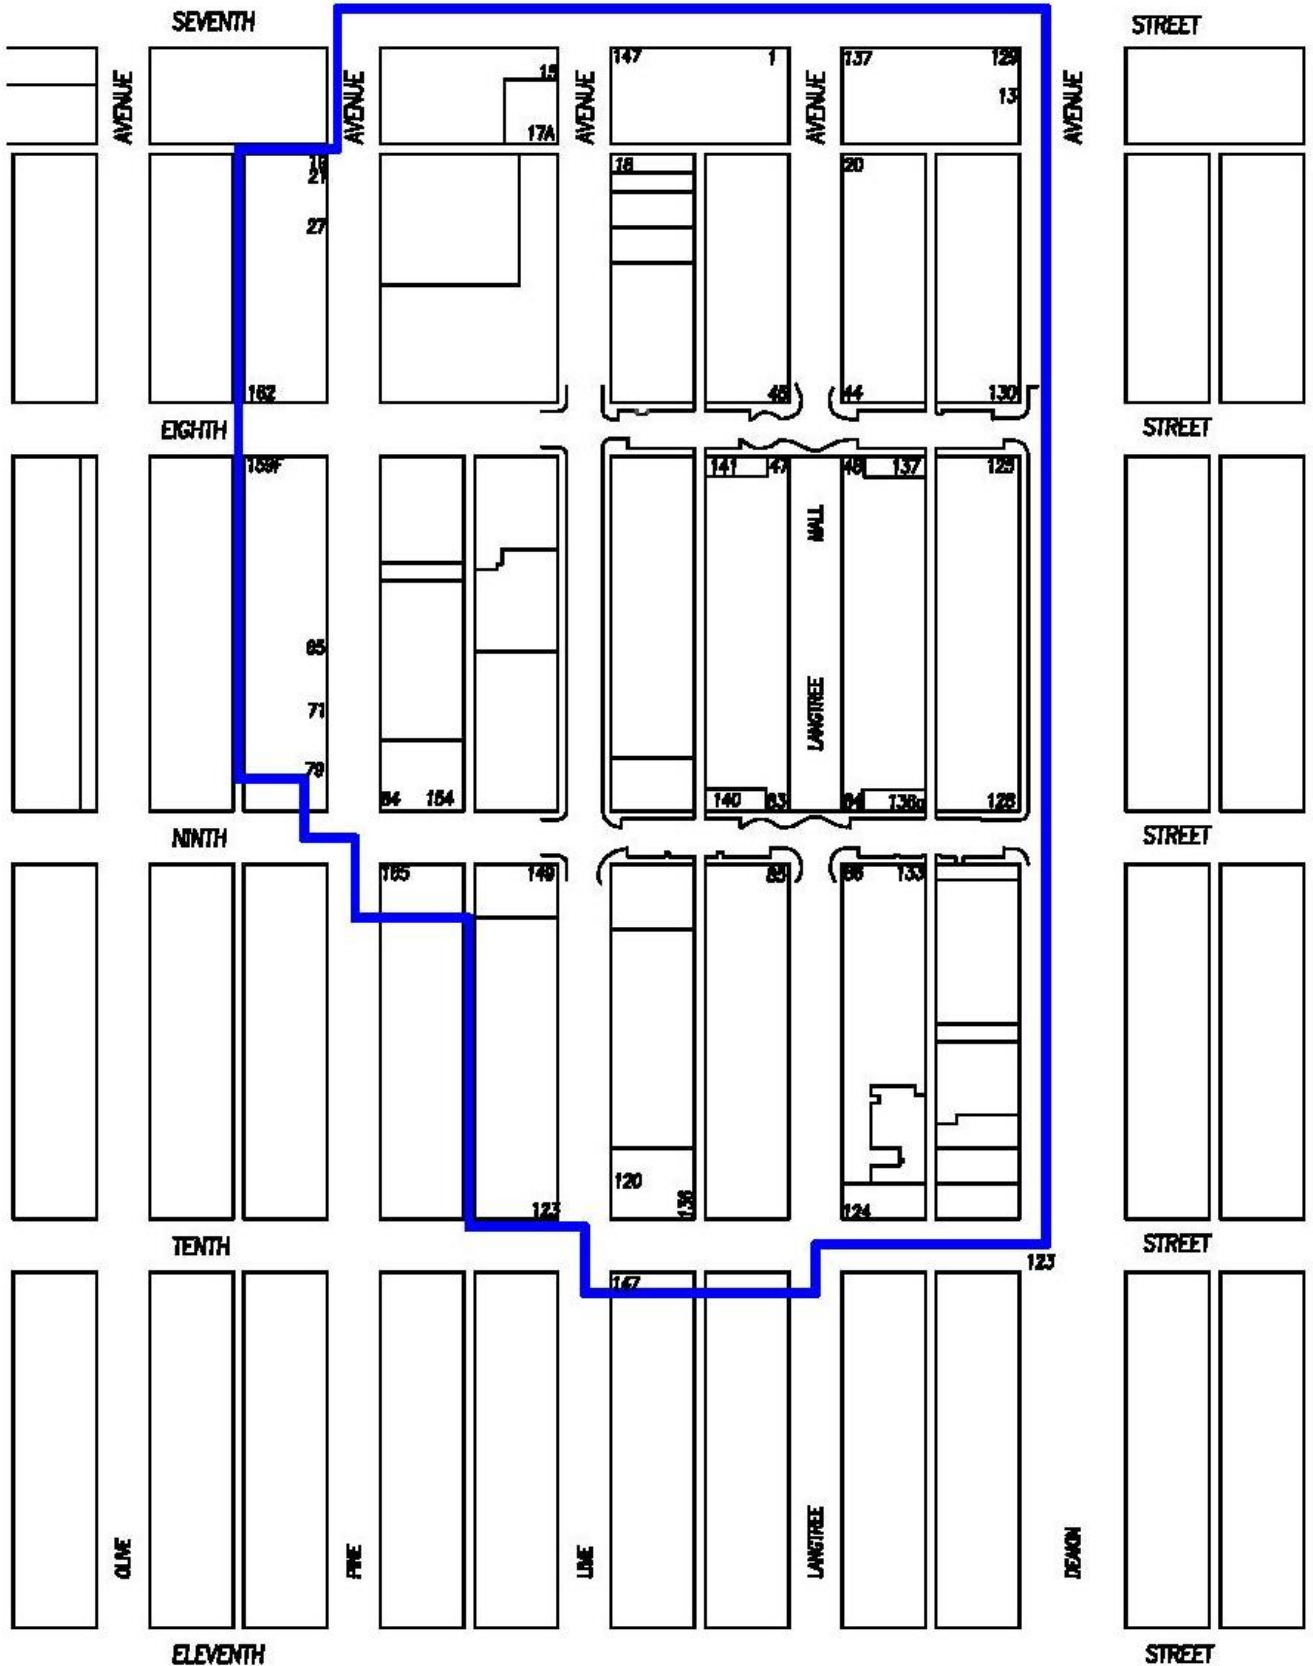

Boundaries of the Mildura City Heart precinct*

* Businesses contained within the boundaries are members of Mildura City Heart, excluding businesses located at the following addresses: 136 Tenth Street, 138 Tenth Street, 140 Tenth Street, 120 Lime Avenue, 113 Lime Avenue, 1/111 Lime Avenue, 2/111 Lime Avenue